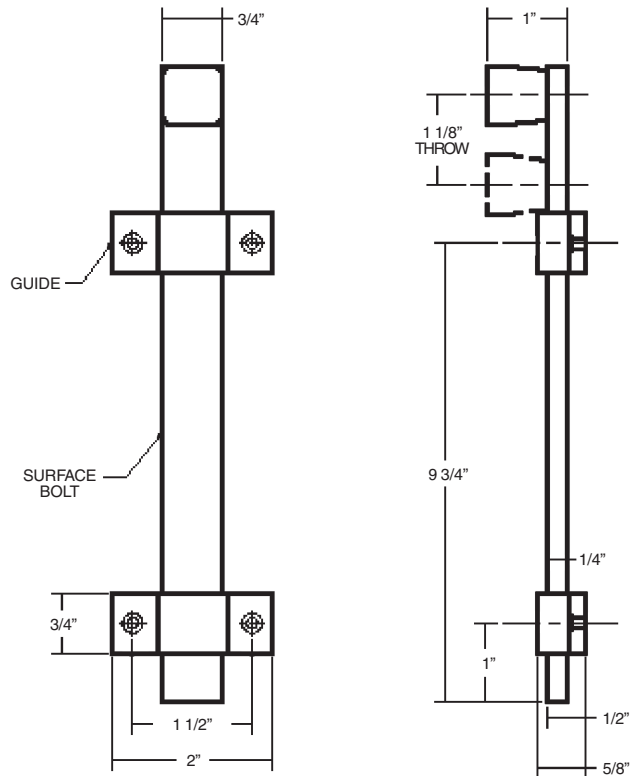

- Overall size: 2" x 12"
- Throw: 1-1/8"
- Projection: 1-5/16"
- Material: 304 stainless steel. Supplied with surface and mortise strikes.
- BHMA product # LO4161
- UL Listed

FIRE RATED UP TO 90 MINUTES WITH CHEM-PRUF® FIRE DOORS