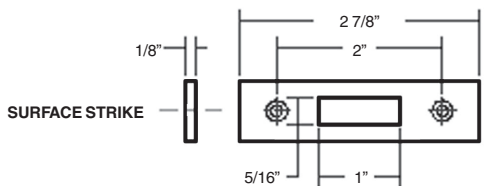

- Overall size: 2" x 12"
- Throw: 1-1/8"
- Projection: 1-5/16"
- Material: 304 stainless steel. Supplied with surface and mortise strikes.
- BHMA product # LO4161
- UL Listed

FIRE RATED UP TO 90 MINUTES WITH CHEM-PRUF® FIRE DOORS