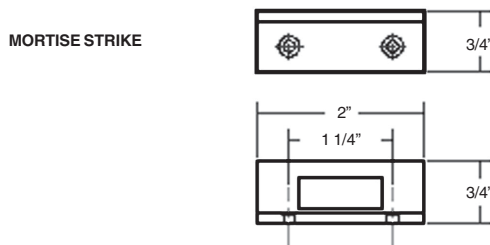

- Overall size: 2" x 12"
- Throw: 1-1/8"
- Projection: 1-5/16"
- Material: 304 stainless steel. Supplied with surface and mortise strikes.
- BHMA product # LO4161
- UL Listed

FIRE RATED UP TO 90 MINUTES WITH CHEM-PRUF® FIRE DOORS