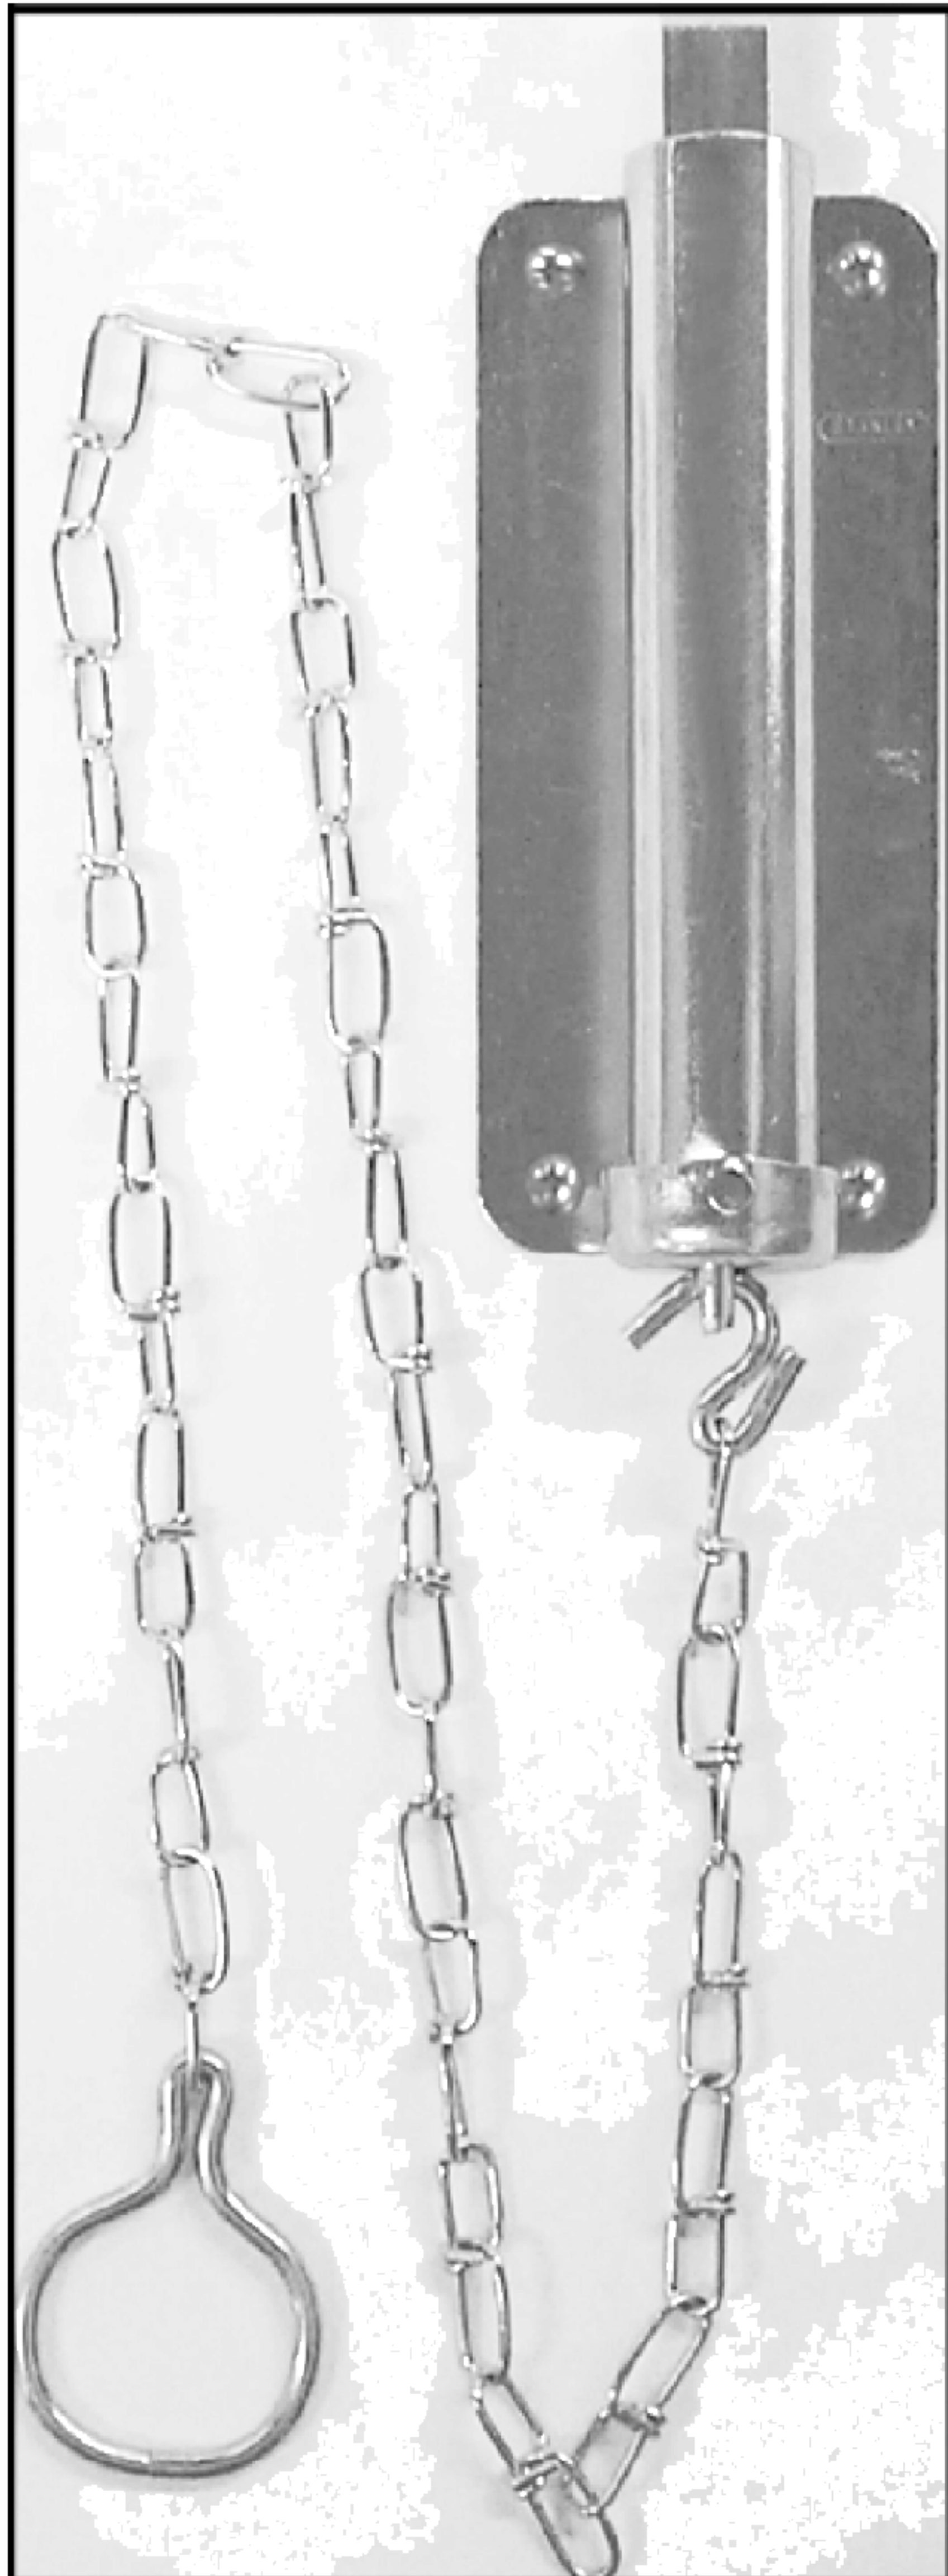

Any Size! Any color! No corrosion/rust!

Chem-Pruf®
P.O. Box 4560 Brownsville, TX 78523
Phone: 1-800-444-6924
Fax: 956/544-7943
E-mail: info@chem-pruf.com

CHAIN BOLT

1055 Chain Bolt

FEATURES & CERTIFICATIONS

- Equipped with a strong hard-drawn wire spring which throws the bolt automatically when chain is released
- Full 24" long chain
- Includes surface and angle strike
- Steel- Bright zinc plated (US2C), with screws
- Bolt Length: 8"
- Case Length x Width: 7" x 2-23/32"
- Bolt Size 5/8"
- Bolt Throw: 13/16"

STRIKES

SURFACE STRIKE
2-1/2" x 1-1/32" x 1-3/32"

ANGLE STRIKE
1-1/4" x 2" x 1/2"

FIRE RATED UP TO 90 MINUTES WITH CHEM-PRUF® FIRE DOORS