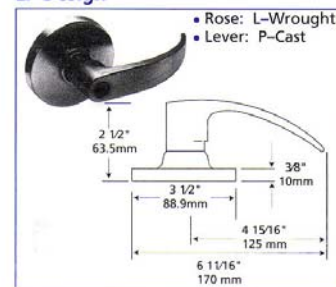

**Cylindrical Passage**

**10U15 LP**

**15 Passage**

**LP Design**

**Specifications**

For Doors	1-3/4" (44mm) thick door adjustable to 2" (51mm) standard
Backsets	2-3/4" (70mm) standard 3-3/4" (95mm) backset available (23- prefix) 5" (127mm) backset available (25- prefix)
Cylindrical Housing	Steel zinc dichromate finish
Front	Wrought brass, bronze and stainless steel 2-1/4" (57mm) x 1-1/8" (29mm) Self-adjusting for flat to 1/8" (3mm) in 2" (51mm) bevel
Strike	800 curved lip strike standard Wrought brass, bronze and stainless steel 808 curved lip ANSI strike available (28- prefix) Wrought box strike available (WBS suffix)
Hand	Universal, not handed
Roses	Heavy wrought brass and bronze
Latchbolt	Brass 1/2" (13mm) throw 3/4" (19mm) throw for pairs of doors (41- prefix)
Cylinder	Brass, 6 pin, LA keyway standard
Keys	Two, nickel silver
Masterkeying	Can be masterkeyed or grand masterkeyed Construction key systems available
Finishes	3, 4, 9, 10, 10B, 10BL, 20D, 26, 26D
Prefixes	For detailed information see "Prefixes"
Door Prep	ANSI A115.2 (161) Modified
Minimum Stile	4-1/2" (114mm)