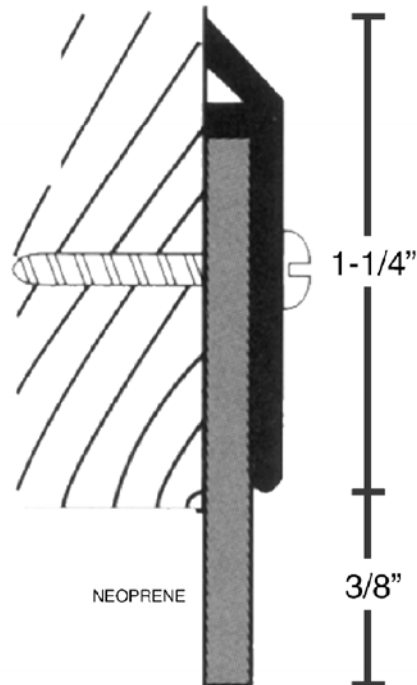

Any Size! Any color! No corrosion/rust!

Chem-Pruf®
P.O. Box 4560 Brownsville, TX 78523
Phone: 1-800-444-6924
Fax: 956/544-7943
E-mail: info@chem-pruf.com

DOOR SWEEP

200NA Neoprene Aluminum Sweep

FEATURES & CERTIFICATIONS

- Material is natural stain anodized aluminum
- Neoprene for sweep
- Furnished with #6 x 3/4" stainless steel sheet metal screws
- 1/4" to 3/8" undercut
- UL Listed

FIRE RATED UP TO 90 MINUTES WITH CHEM-PRUF® FIRE DOORS