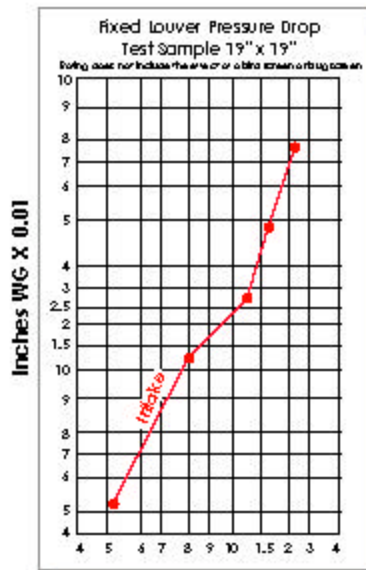

Solid FRP Louvers

Chem-Pruf standard door louvers were designed to protect privacy (no direct view), provide good air flow & ease of cleaning. The result is our standard inverted "V" louver. The door louvers are built into the door at the time of manufacture. The louvers have 25 mils of high density marine grade gelcoat molded in at time of manufacture, same finish as the door.

Chem-Pruf louvers work well with an accompanying door window and they are perfect for a wide range of applications.

- ¥ Utility Room
- ¥ Laundry Room
- ¥ Bath & Shower Room

Free Area Velocity Ft./Min X 1000