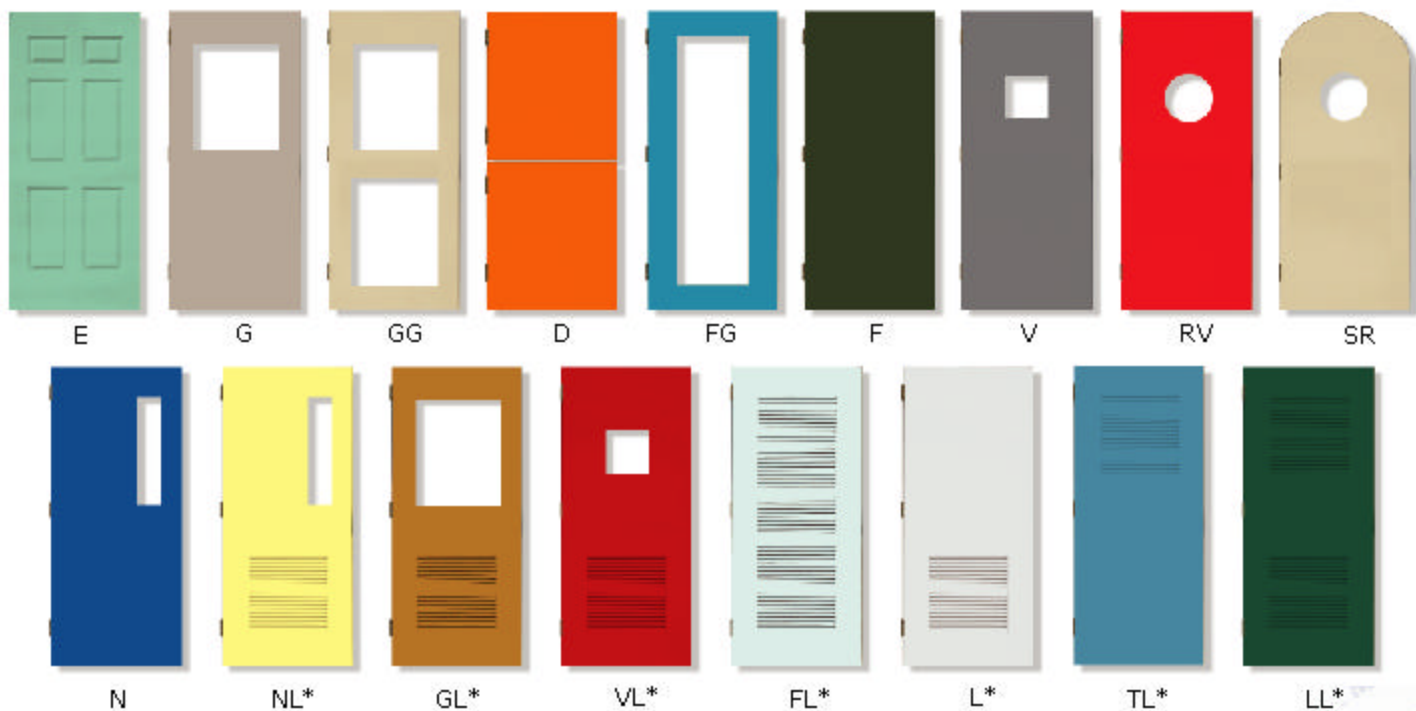

Available Options for Chem-Pruf's Standard Door

Standard Door